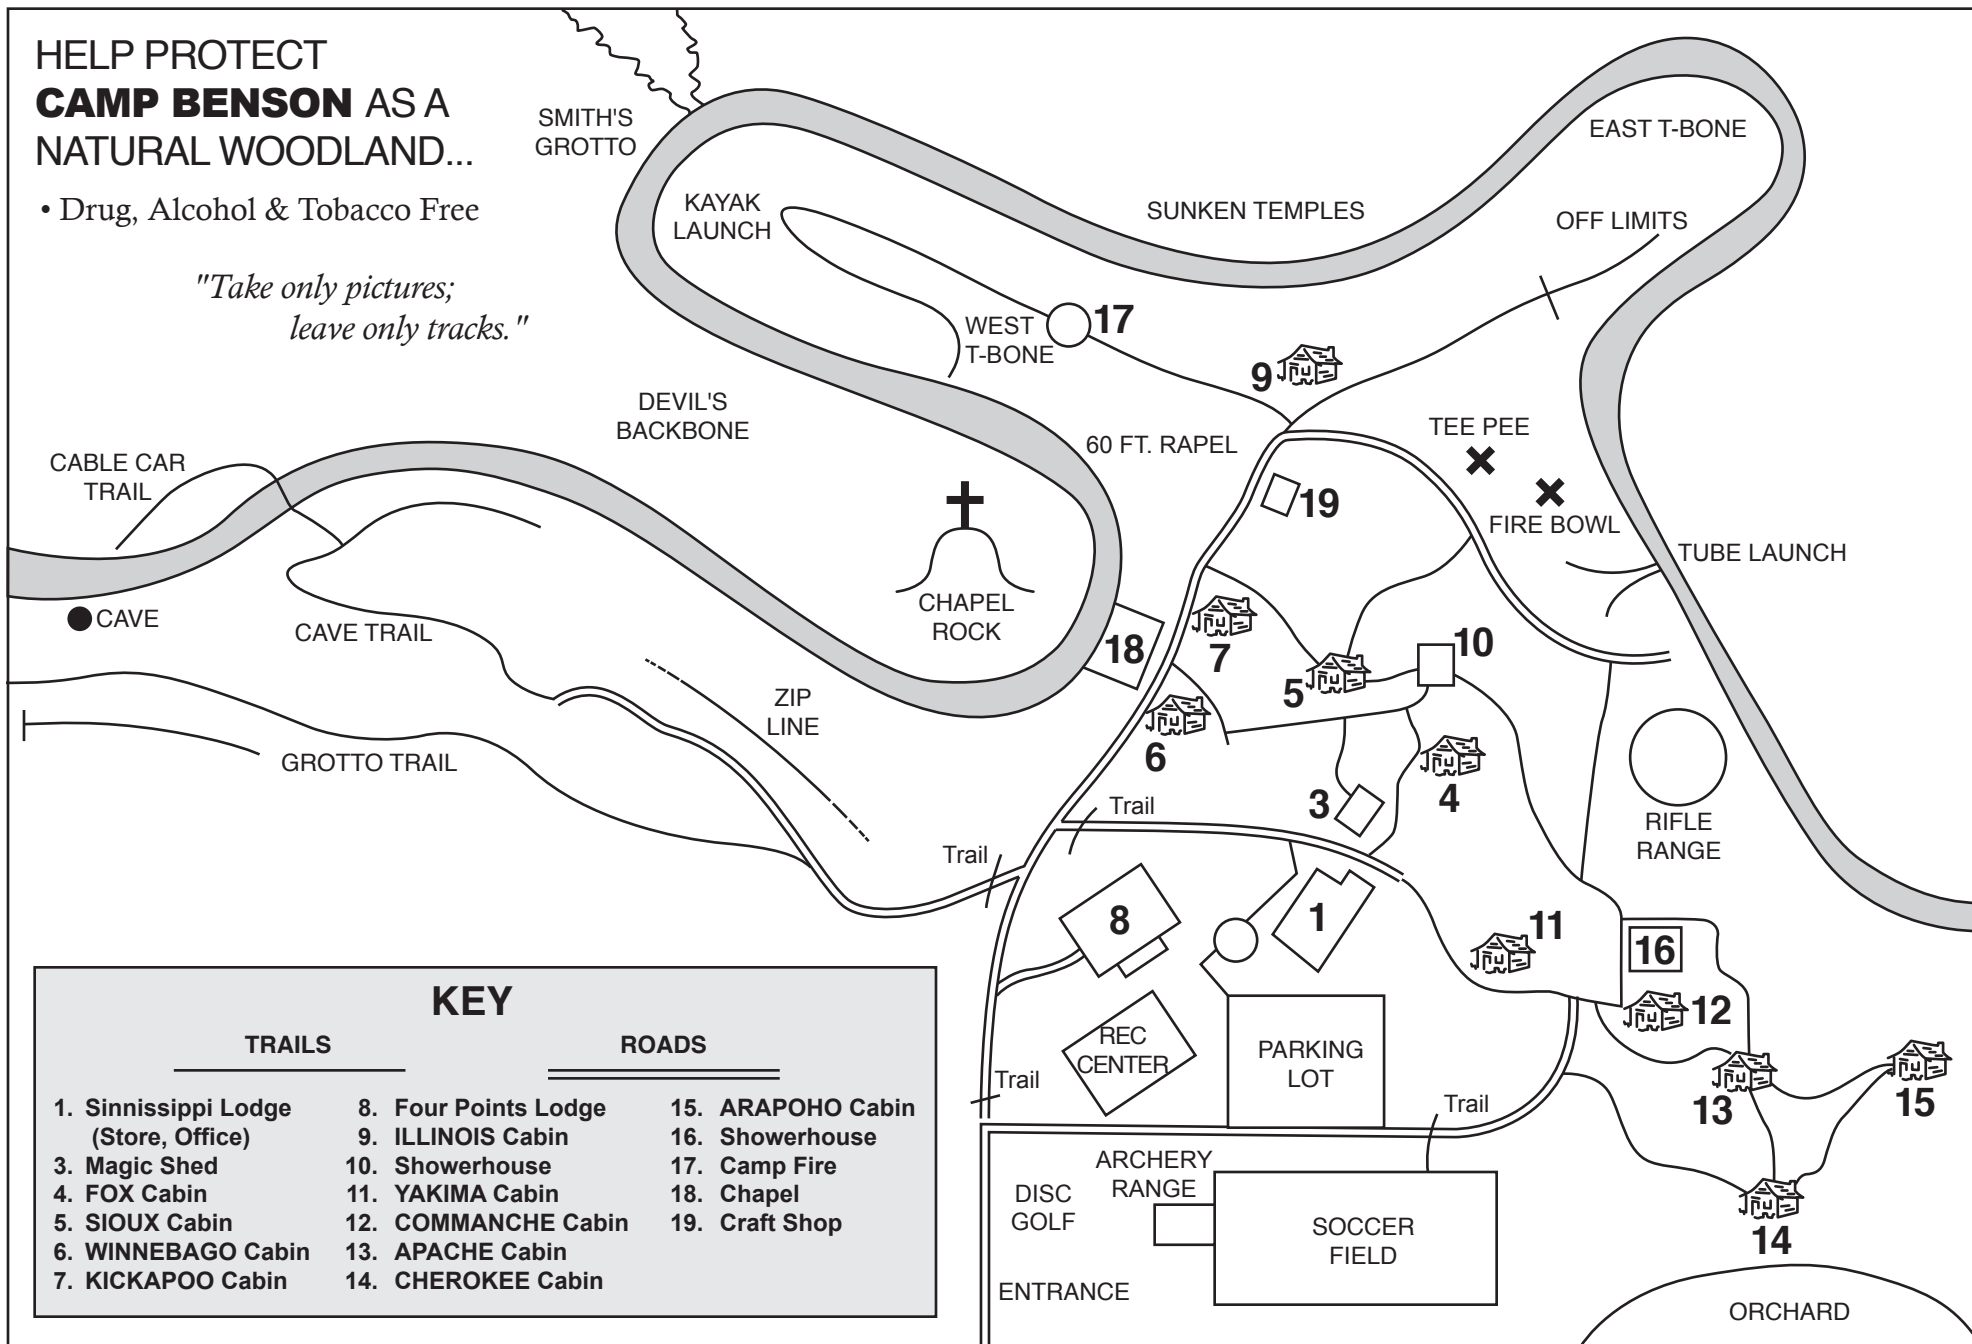

CAMP BENSON

HELP PROTECT
CAMP BENSON AS A
NATURAL WOODLAND...

• Drug, Alcohol & Tobacco Free

*"Take only pictures;
leave only tracks."*

KEY

TRAILS

ROADS

- | | | |
|--------------------------------------|----------------------|-------------------|
| 1. Sinnissippi Lodge (Store, Office) | 8. Four Points Lodge | 15. ARAPOHO Cabin |
| 3. Magic Shed | 9. ILLINOIS Cabin | 16. Showerhouse |
| 4. FOX Cabin | 10. Showerhouse | 17. Camp Fire |
| 5. SIOUX Cabin | 11. YAKIMA Cabin | 18. Chapel |
| 6. WINNEBAGO Cabin | 12. COMMANCHE Cabin | 19. Craft Shop |
| 7. KICKAPOO Cabin | 13. APACHE Cabin | |
| | 14. CHEROKEE Cabin | |